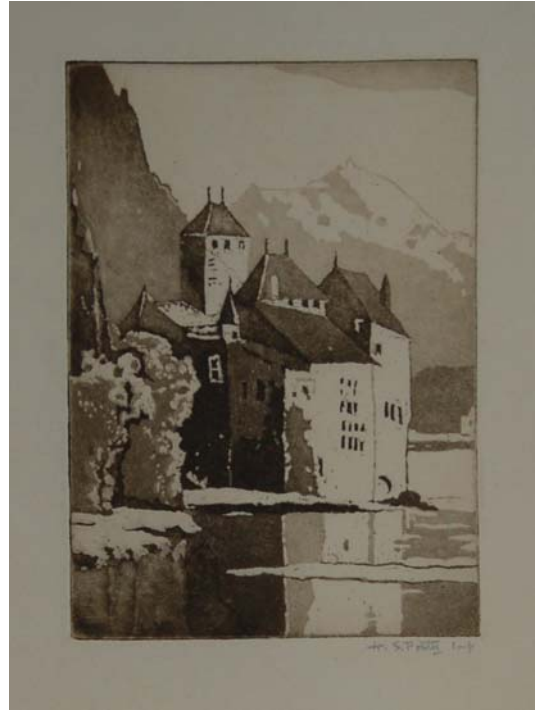

George H. Beatty
Old Tree and House, 1931
Etching

George H. Beatty
Twilight
Etching

George H. Beatty
Moonlight, 1931
Etching

George H. Beatty
November Sunset
Etching

George H. Beatty
Bob White
Dry Point Etching

George H. Beatty
Old Fence Corner
Etching

George H. Beatty
Flying South, 1931
Aquatint

George H. Beatty
Sailing Ship
Etching

George H. Beatty
Wood Duck
Color Aquatint

Edward C. Smith
Voodoo
Etching

Edward C. Smith
Tower
Etching

Unknown Artist
Geese Flying in V Formation
Colored Print

Edward C. Smith
Earl "Bill" Horter
Etching

John H. Geiszel
Stair to Dock & Reflection
Etching

Hubert S. Foster
Castle of Chillon
Aquatint

William P. Schoonmaker
Two Swans
Etching