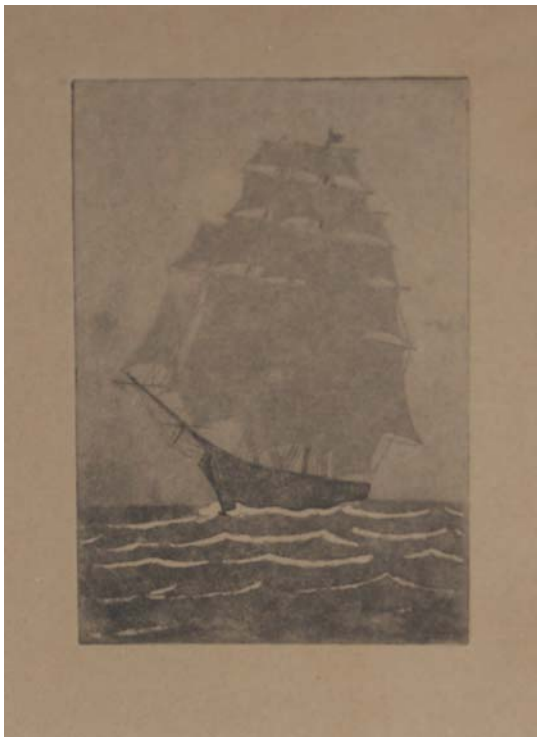

George Beatty Collection

From the Philadelphia Sketch Club Archives - A photograph showing George H. Beatty (right); TV personality, artist and fellow Club member (Chuck Wagon) Pete Boyle (left); and Boyle's nephew Charles Michael Boland at a Sketch Club Christmas Party.

George H. Beatty
Old Tree and House, 1931
Etching

George H. Beatty
Twilight
Etching

George H. Beatty
Moonlight, 1931
Etching

George H. Beatty
November Sunset
Etching

George H. Beatty
Bob White
Dry Point Etching

George H. Beatty
Old Fence Corner
Etching

George H. Beatty
Flying South, 1931
Aquatint

George H. Beatty
Sailing Ship
Etching

George H. Beatty
Wood Duck
Color Aquatint

Edward C. Smith
Voodoo
Etching

Edward C. Smith
Tower
Etching