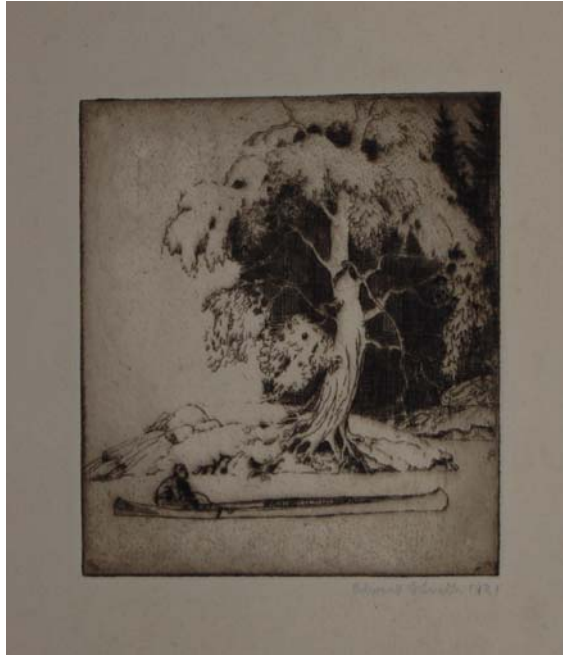

George H. Beatty
Old Fence Corner
Etching

George H. Beatty
Flying South, 1931
Aquatint

George H. Beatty
Sailing Ship
Etching

George H. Beatty
Wood Duck
Color Aquatint

Edward C. Smith
Voodoo
Etching

Edward C. Smith
Tower
Etching

Unknown Artist
Geese Flying in V Formation
Colored Print

Edward C. Smith
Earl "Bill" Horter
Etching

John H. Geiszel
Stair to Dock & Reflection
Etching

Hubert S. Foster
Castle of Chillon
Aquatint

William P. Schoonmaker
Two Swans
Etching

Edward C. Smith
Middle Eastern Woman on Burro
Etching

Edward C. Smith
Beached Sail Boats
Etching

Hubert S. Foster
Tree
Etching

Earl Horter
Old Chinese Lanudry, New York
Etching

Edward C. Smith
Man in Canoe by Tree
Etching