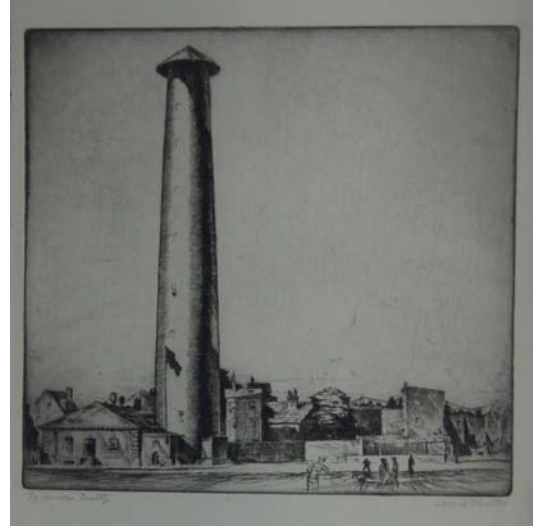

George H. Beatty
Old Tree and House, 1931
Etching

George H. Beatty
Twilight
Etching

George H. Beatty
Moonlight, 1931
Etching

George H. Beatty
November Sunset
Etching

George H. Beatty
Bob White
Dry Point Etching

George H. Beatty
Old Fence Corner
Etching

George H. Beatty
Flying South, 1931
Aquatint

George H. Beatty
Sailing Ship
Etching

George H. Beatty
Wood Duck
Color Aquatint

Edward C. Smith
Voodoo
Etching

Edward C. Smith
Tower
Etching

Unknown Artist
Geese Flying in V Formation
Colored Print

Edward C. Smith
Earl "Bill" Horter
Etching

John H. Geiszel
Stair to Dock & Reflection
Etching

Hubert S. Foster
Castle of Chillon
Aquatint

William P. Schoonmaker
Two Swans
Etching